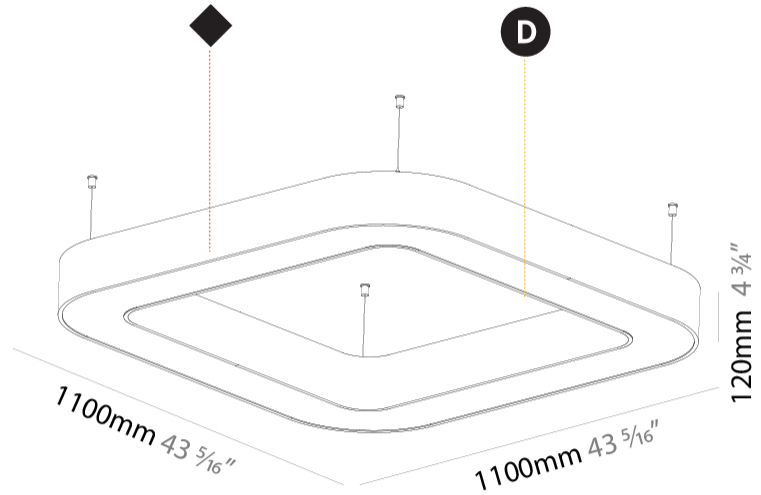

GENERAL

Series: Glorious
Subseries: Glorious Quantum
Brand: Prolicht
Division: Architectural
Mounting Type: Suspension
Mounting Location: Ceiling
Subcategory: Ambient

PHYSICAL

Shape: Square
Length (mm): 1100
Length (in): 43 ⁵/₁₆
Width (mm): 1100
Width (in): 43 ⁵/₁₆
Height (mm): 120
Height (in): 4 ³/₄
Max. Overall Height (mm): 2120
Max. Overall Height (in): 83 ⁷/₁₆
Light Distribution: Direct
Weight (kg): 13.125
Weight (lbs): 28.88
Diffuser: PMMA - Opal or Micro-Prism
Fixture Finish: SSR / BKV / CWI / CRY / HAB / UFT / ITA / RUA / FTG / MYG / LOD / PUS / FRO / FUP / KIA / POP / BLS / SPG / MEY / GOH / GUM / CHC / COM / ABZ / JAG / OBR / MOS / ROR
Fixture Material: Aluminum

ELECTRICAL

Lamp Type: LED (Zhaga Standard)
Input Wattage (W): 60
Total Output Wattage (W): 48 / 38.4 (3500K)
Dimming: Non-Dimming / Phase Dimming (120Vac only) / 0-10V Dimming
Driver Included: Yes
Driver Location: Integrated
Driver Type: Constant Current - 120 / 277Vac
Driver Class: Class 2
Input Voltage (V): 120 - 277
Constant Current (MA): 350 / 1200 (3500K)

LED

Color Temperature (°K): 3000 / 3500 / 4000
Max. Delivered Lumen (lm): 5540 / 5733 / 5850
CRI: >80 CRI
Efficiency (%): 65
Lamp Life (hrs): 50000

OPTICAL

RATINGS AND CERTIFICATIONS

Certified By: Certified for North American Standards
IP rating: IP20